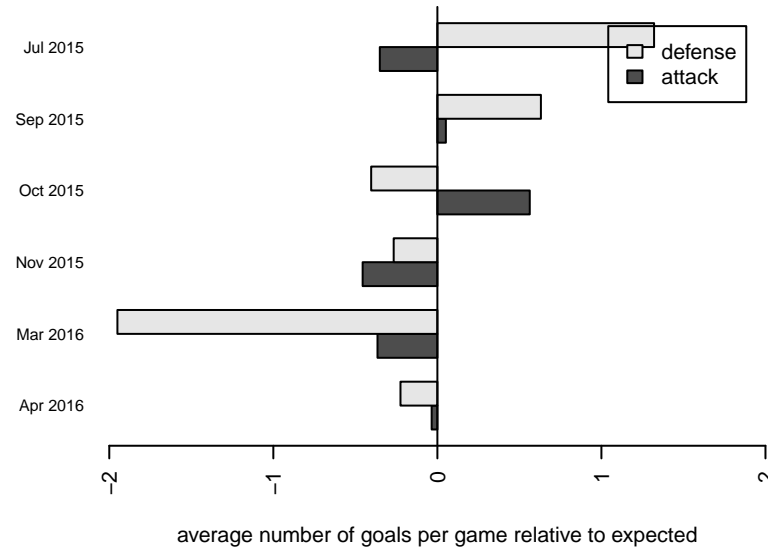

Performance relative to 13 month average