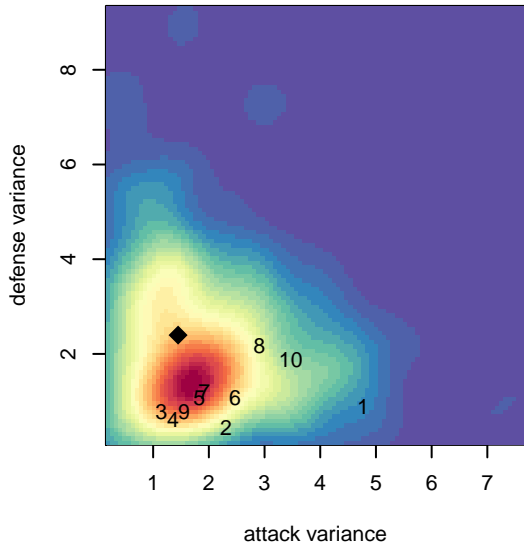

**attack and defense variance (black dot)
relative to other teams
and top 10 in region**