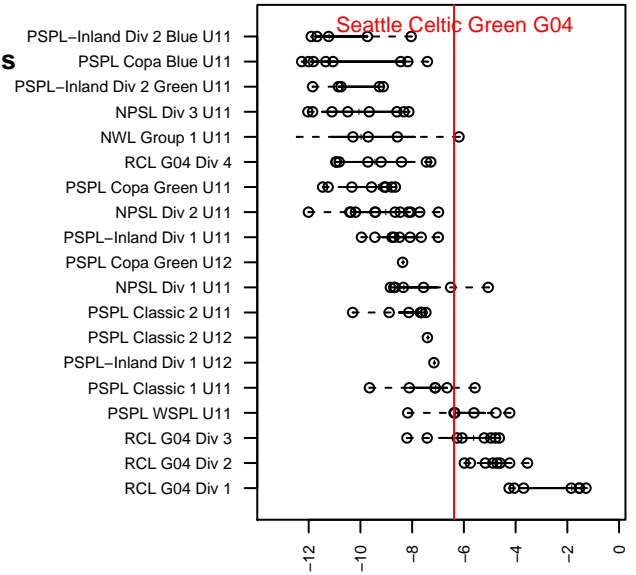

**attack and defense rating
relative to others at age
and all opponents in last 13 months**