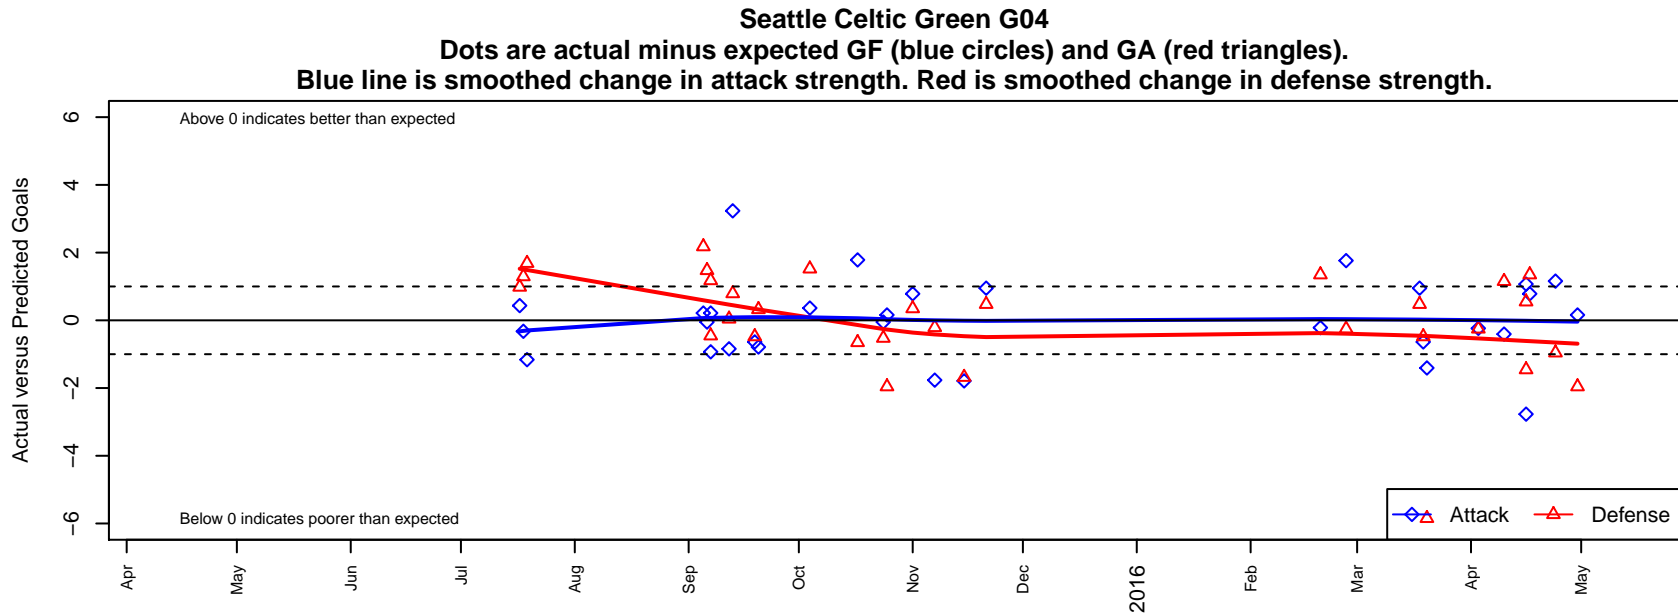

**attack and defense variance (black dot)
relative to other teams
and top 10 in region**

**attack and defense rating
relative to others at age
and all opponents in last 13 months**

Seattle Celtic Green G04

Seattle Celtic
Seattle, WA
G04 total strength=485
attack=0.43 defense=0.26
fall league = PSPL WSPL U11
spr league = Spr PSPL SuperLeague U11

alt names used:
Celtic G04 Green
CELTIC G04 GREEN (WA)
Seattle Celtic G04 Green
Seattle Celtic G04 Green
SEATTLE CELTIC FC G04 GREEN (TBA)

Venues played:
2015 Nike Crossfire Challenge Gold 9v9 U11
2015 Labor Day Cup GU11
2015 PSPL WSPL U11
2015 Spr PSPL SuperLeague U11
2015 WA Cup GU11 Gold/Silver U11