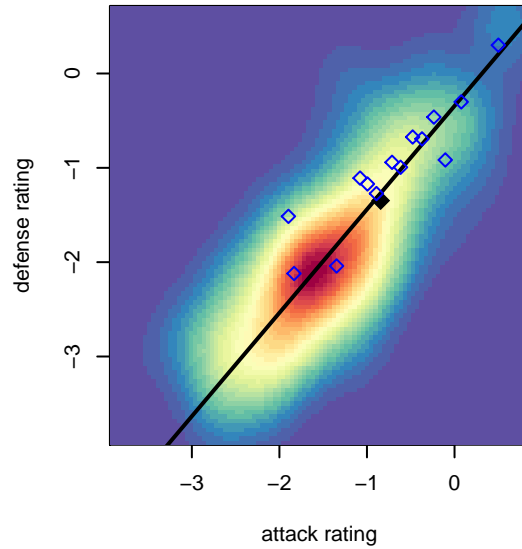

**attack and defense rating
relative to others at age
and all opponents in last 13 months**